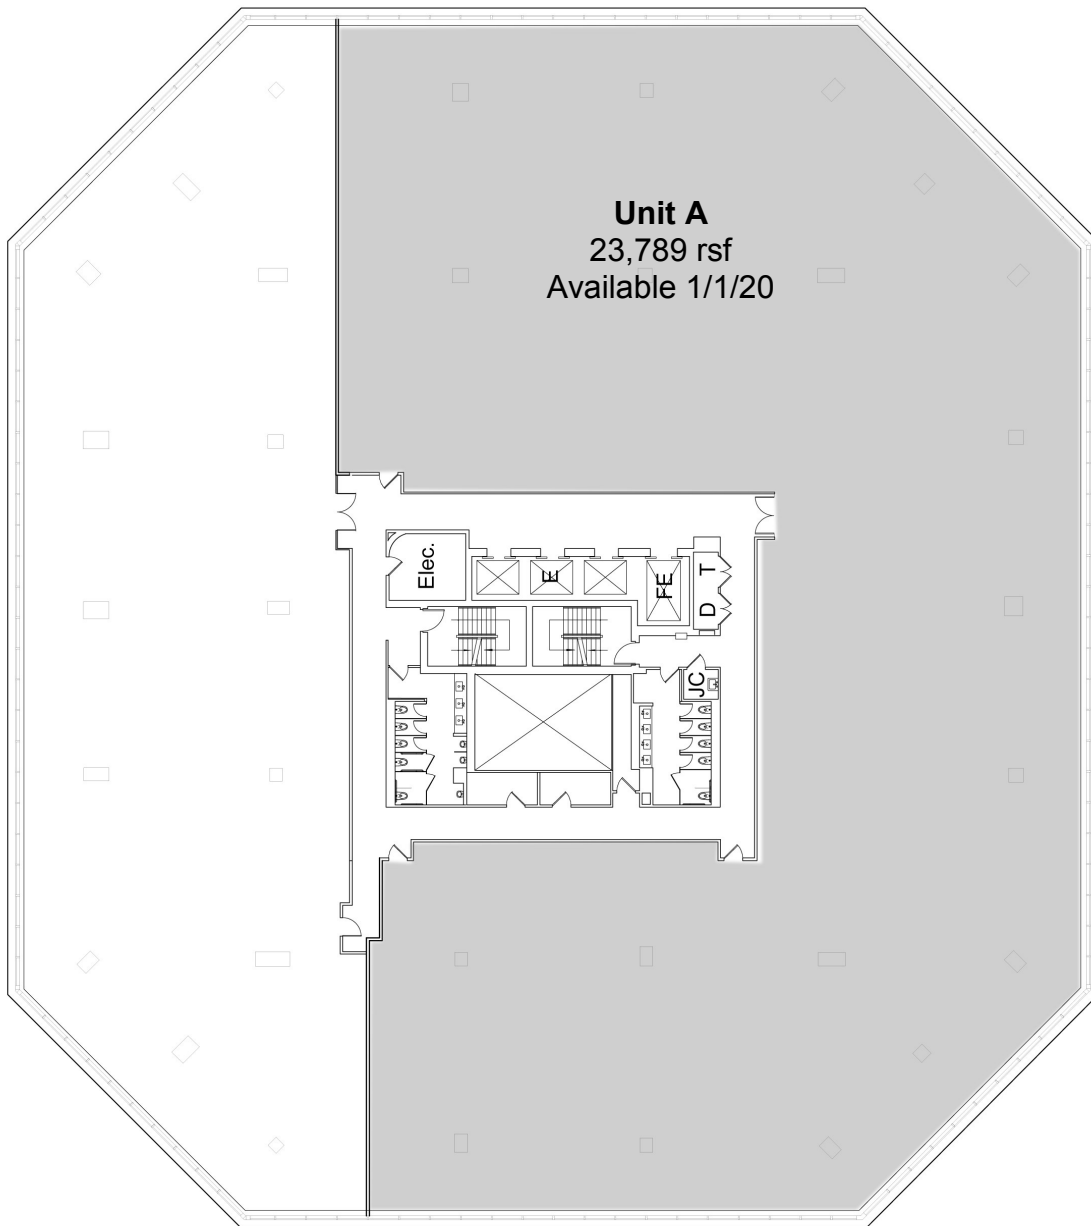

WHERE BUSINESS LIVES

6TH Floor Unit-A 23,789

Unit A
23,789 rsf
Available 1/1/20

MERRITT7.COM